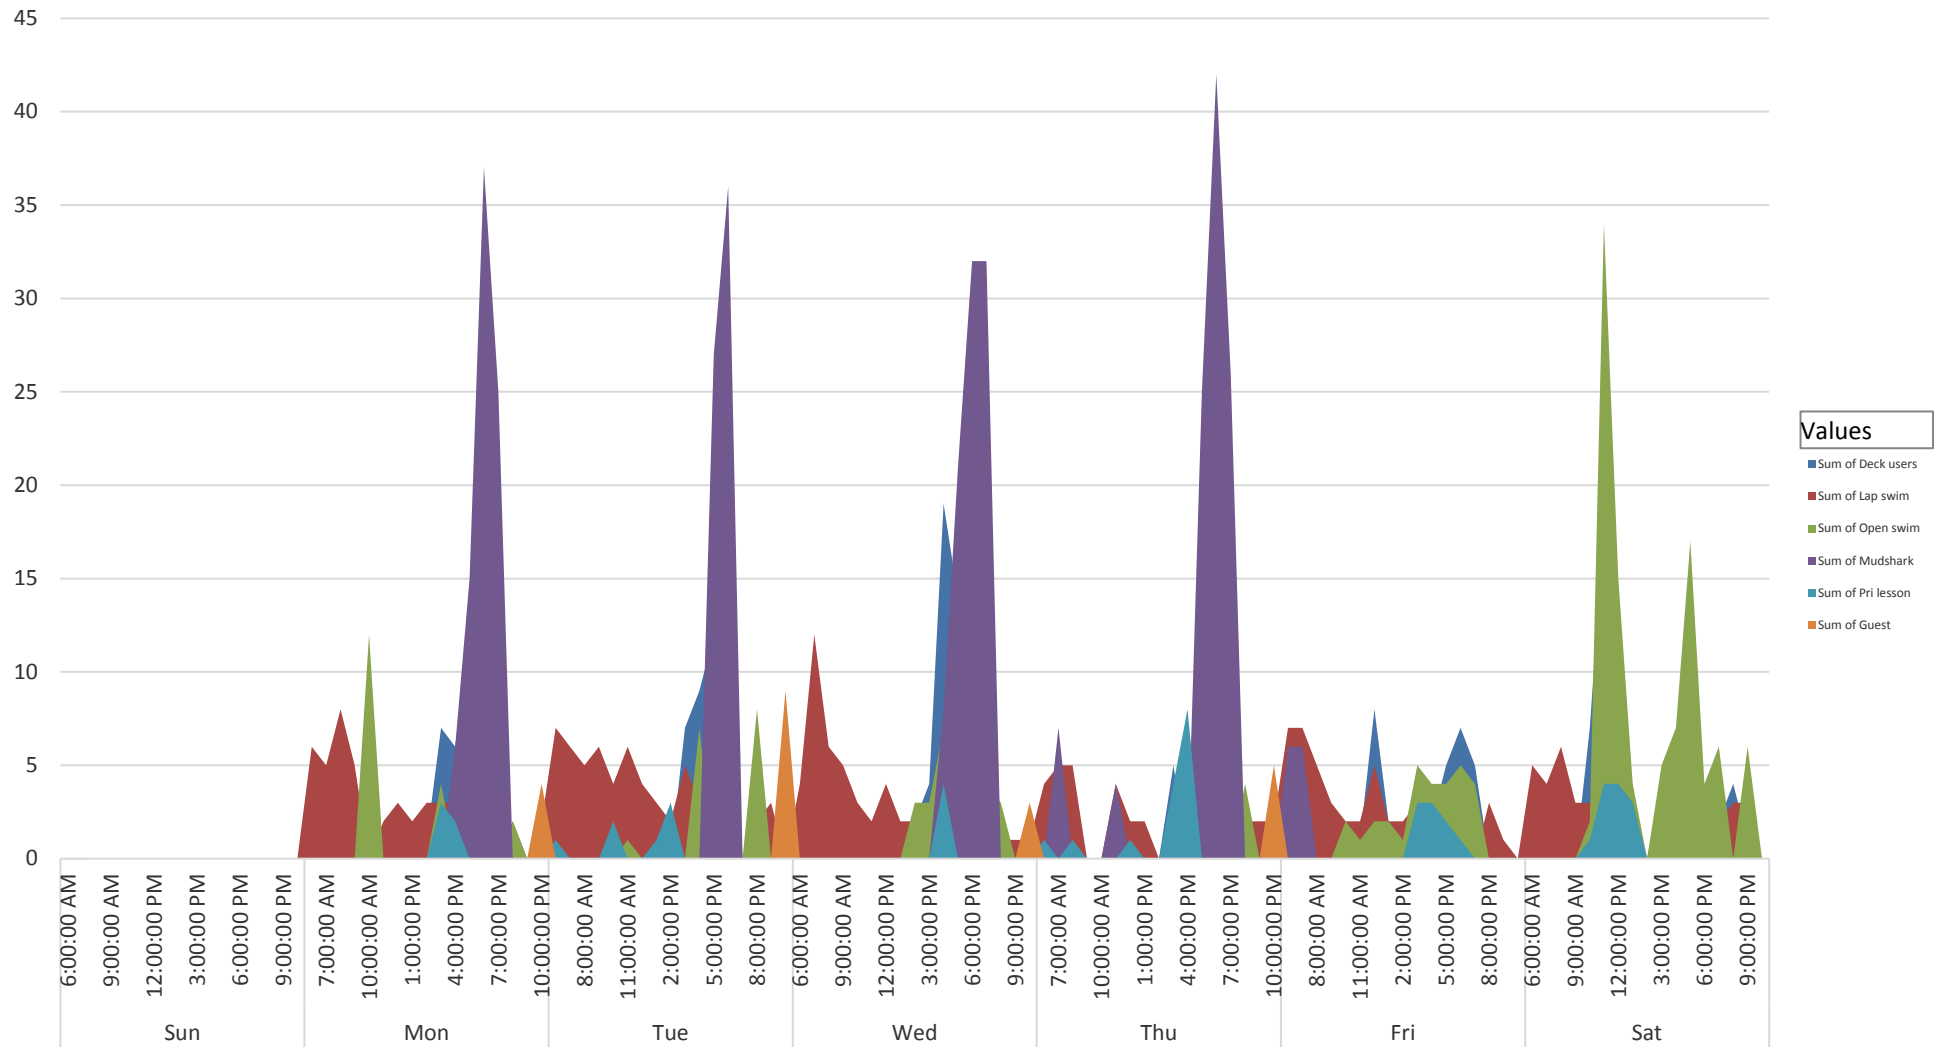

Sum of Deck users Sum of Lap swim Sum of Open swim Sum of Mudshark Sum of Pri lesson Sum of Guest

April 2019 Usage Statistics

Day TIME

Values

- Sum of Deck users
- Sum of Lap swim
- Sum of Open swim
- Sum of Mudshark
- Sum of Pri lesson
- Sum of Guest