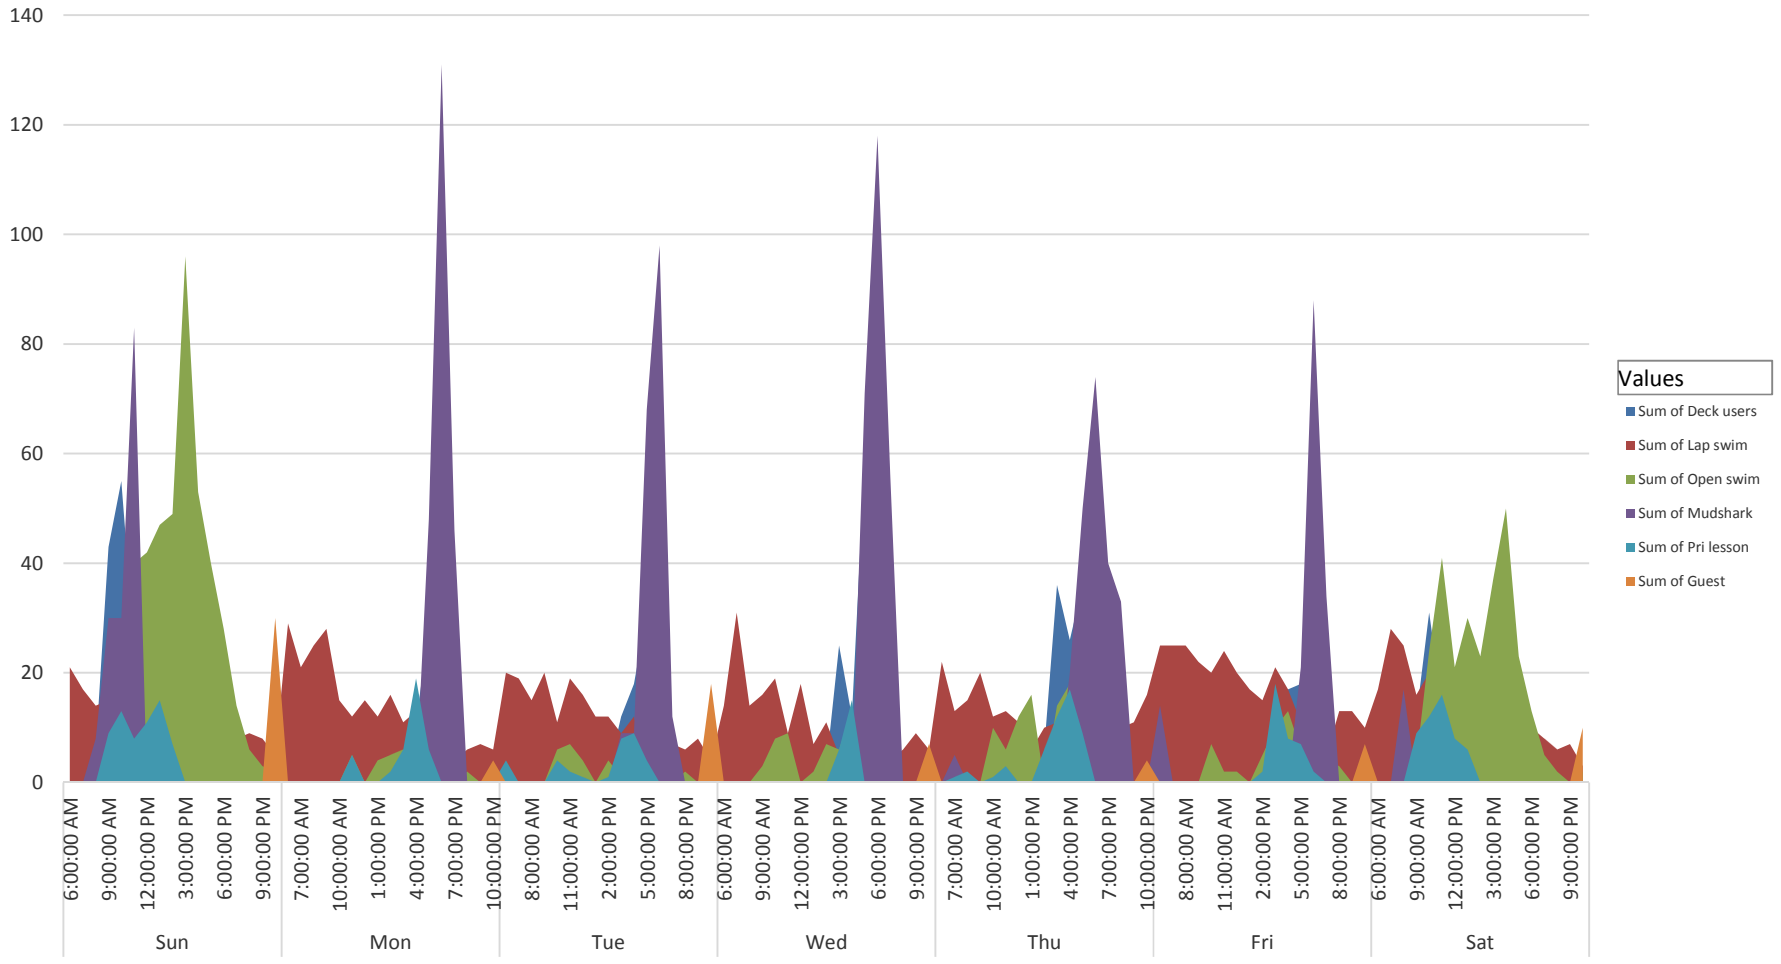

Sum of Deck users Sum of Lap swim Sum of Open swim Sum of Mudshark Sum of Pri lesson Sum of Guest

March 2019 Usage Statistics

Day TIME

- Values**
- Sum of Deck users
 - Sum of Lap swim
 - Sum of Open swim
 - Sum of Mudshark
 - Sum of Pri lesson
 - Sum of Guest